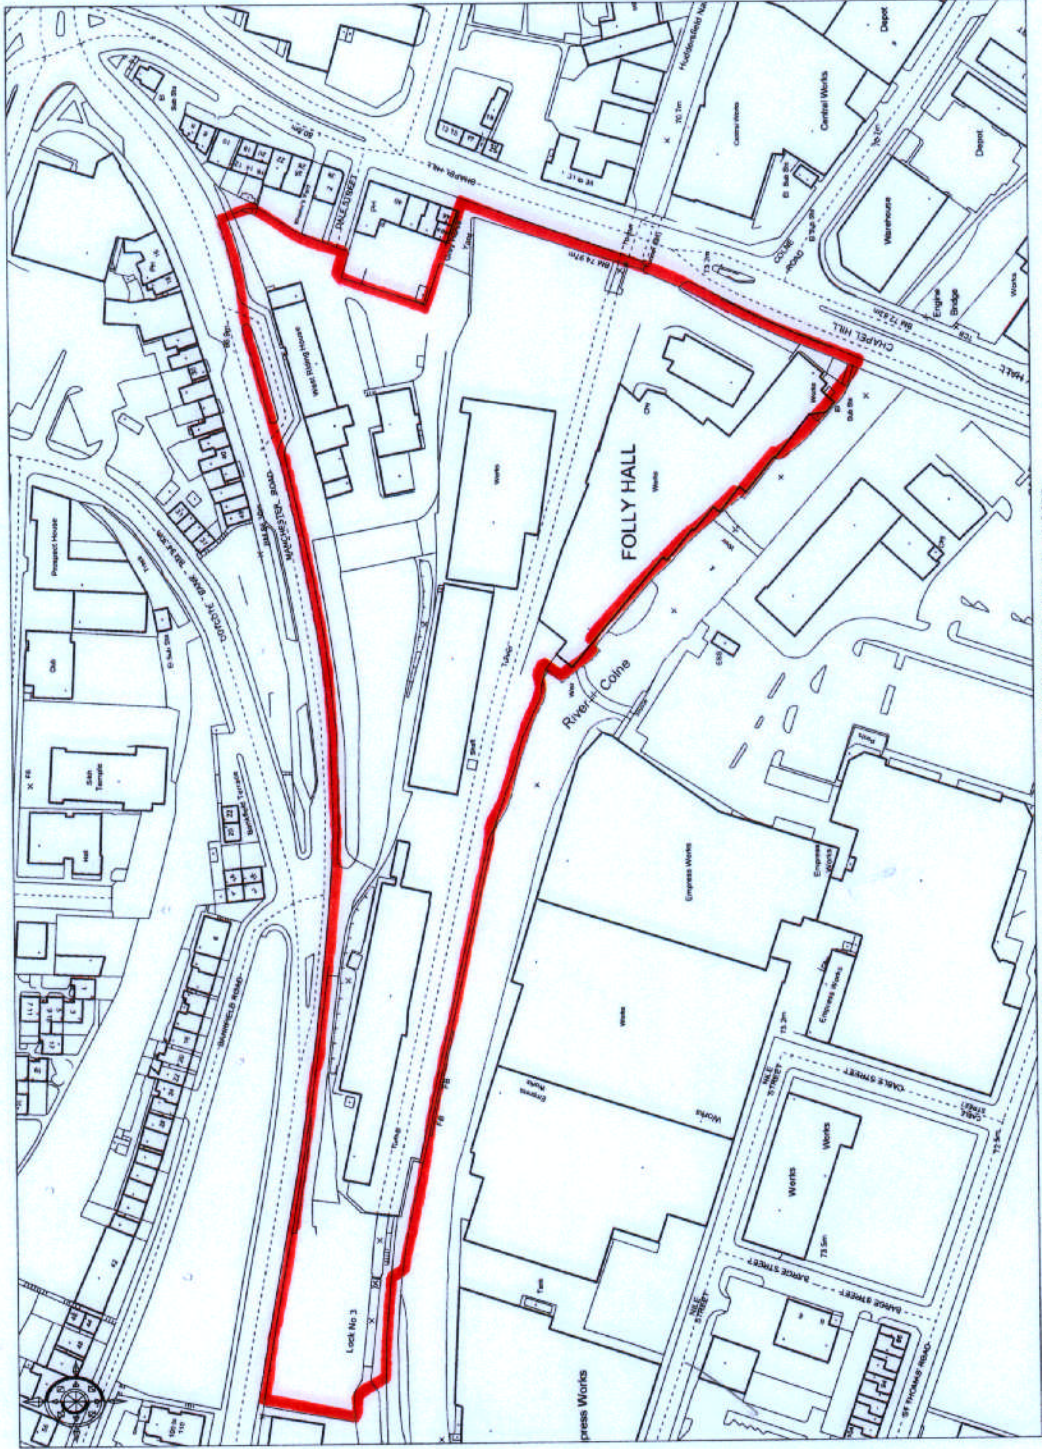

# OFFICE COPY

© Crown Copyright 2008. All rights reserved. Licence number: 100020449. Plotted Scale - 1:2500

0m	<b>Scale 1:50</b>	4m
0m	<b>Scale 1:100</b>	8m
0m	<b>Scale 1:200</b>	16m
0m	<b>Scale 1:250</b>	100m

[When to scale of original plan, bar = 8cm]

© Copyright Kirklees Metropolitan Council